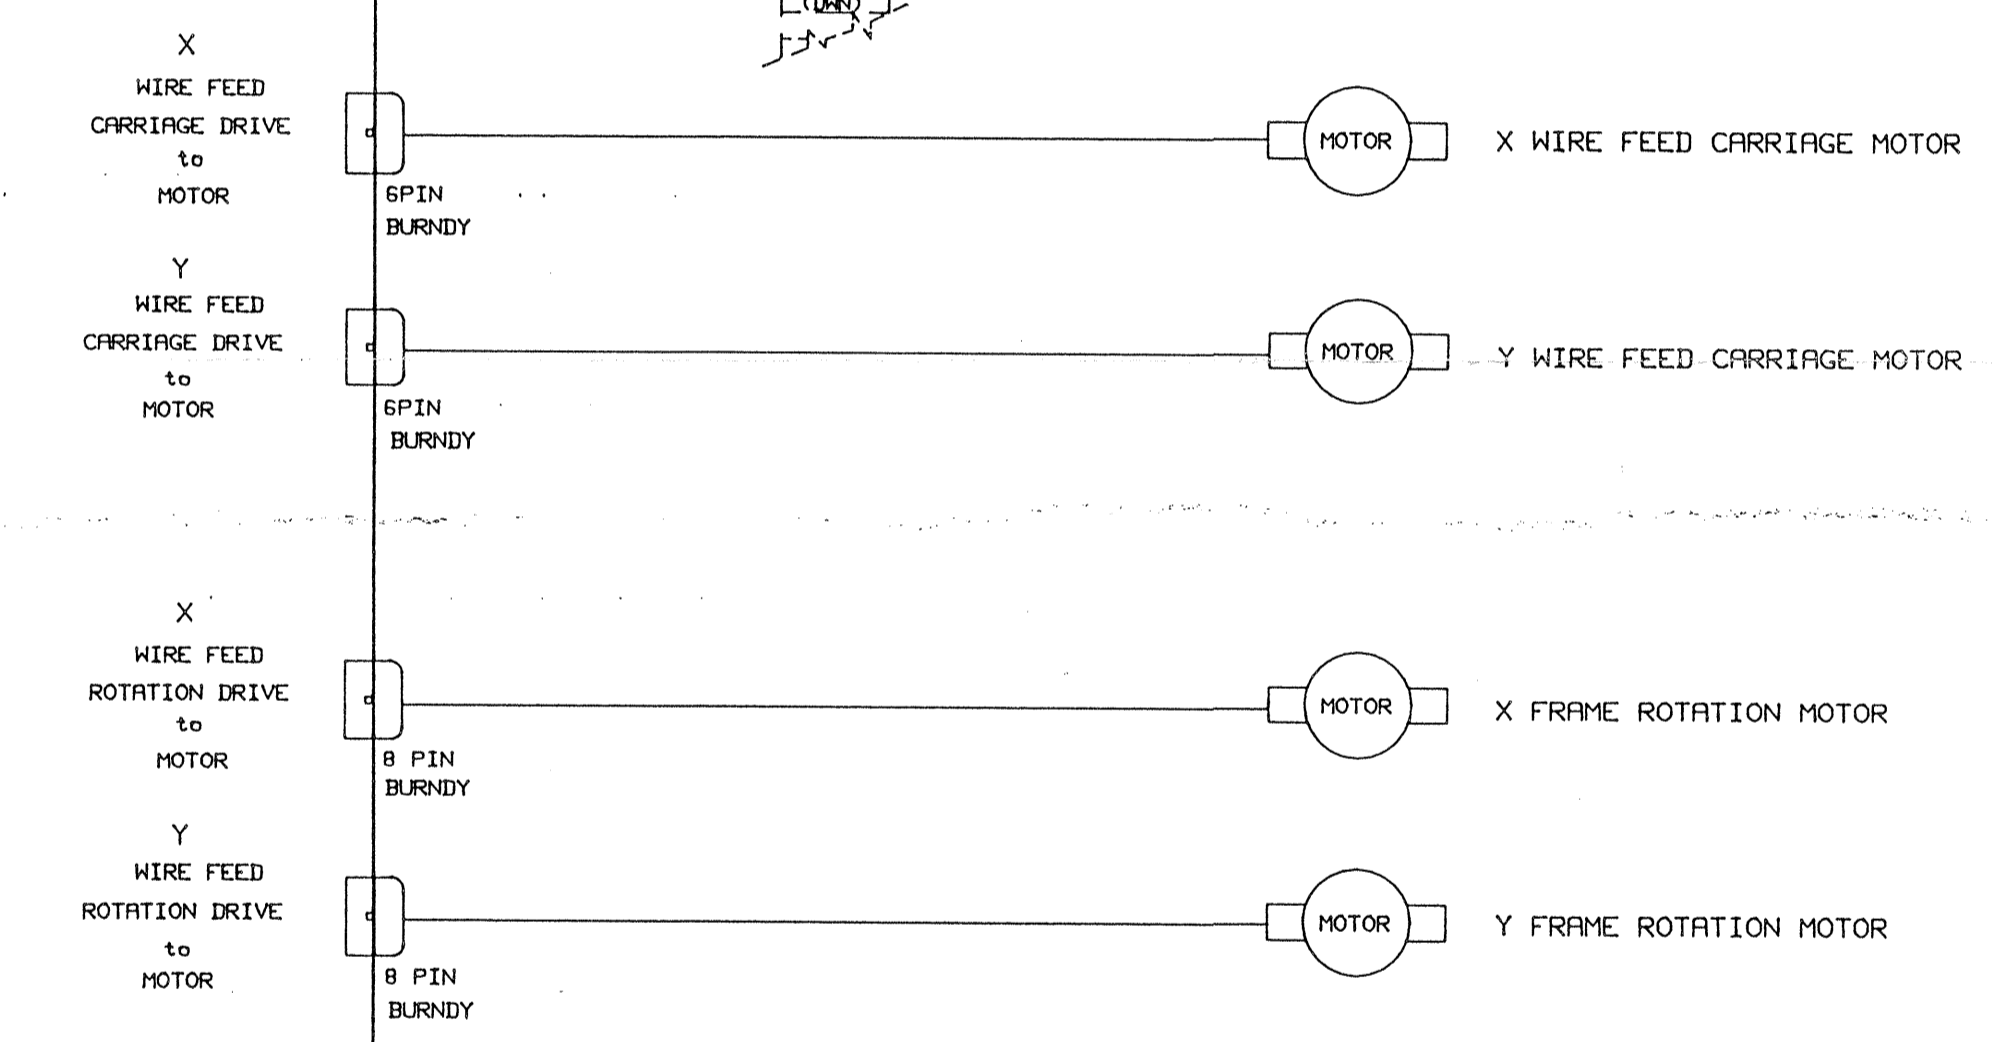

REV.	CHANGES	DRWEN	DATE	CHKD.	DATE

PLAN VIEW

SCALE: NONE

HELPS TO FIND THINGS

Most Recent

TITLE		DATE		FILE NO.		SIZE	DRAWING NO.	REV.
LBLNL		3-31-93		4Y591		4	14Y5914	8
WIRE WINDER		3-31-93		4Y591		4	14Y5914	8
SYSTEM PRINT		4/95		4Y591		4	14Y5914	8
DRAWN E. MITCHELL		DATE 3-31-93		FILE NO. 4Y591		SIZE 4	DRAWING NO. 14Y5914	REV. 8
CHECKED JJP		DATE 4/95		ENGINEER MARK NYMEN		UPDATE 04-27-95		SHEET 1 OF 1