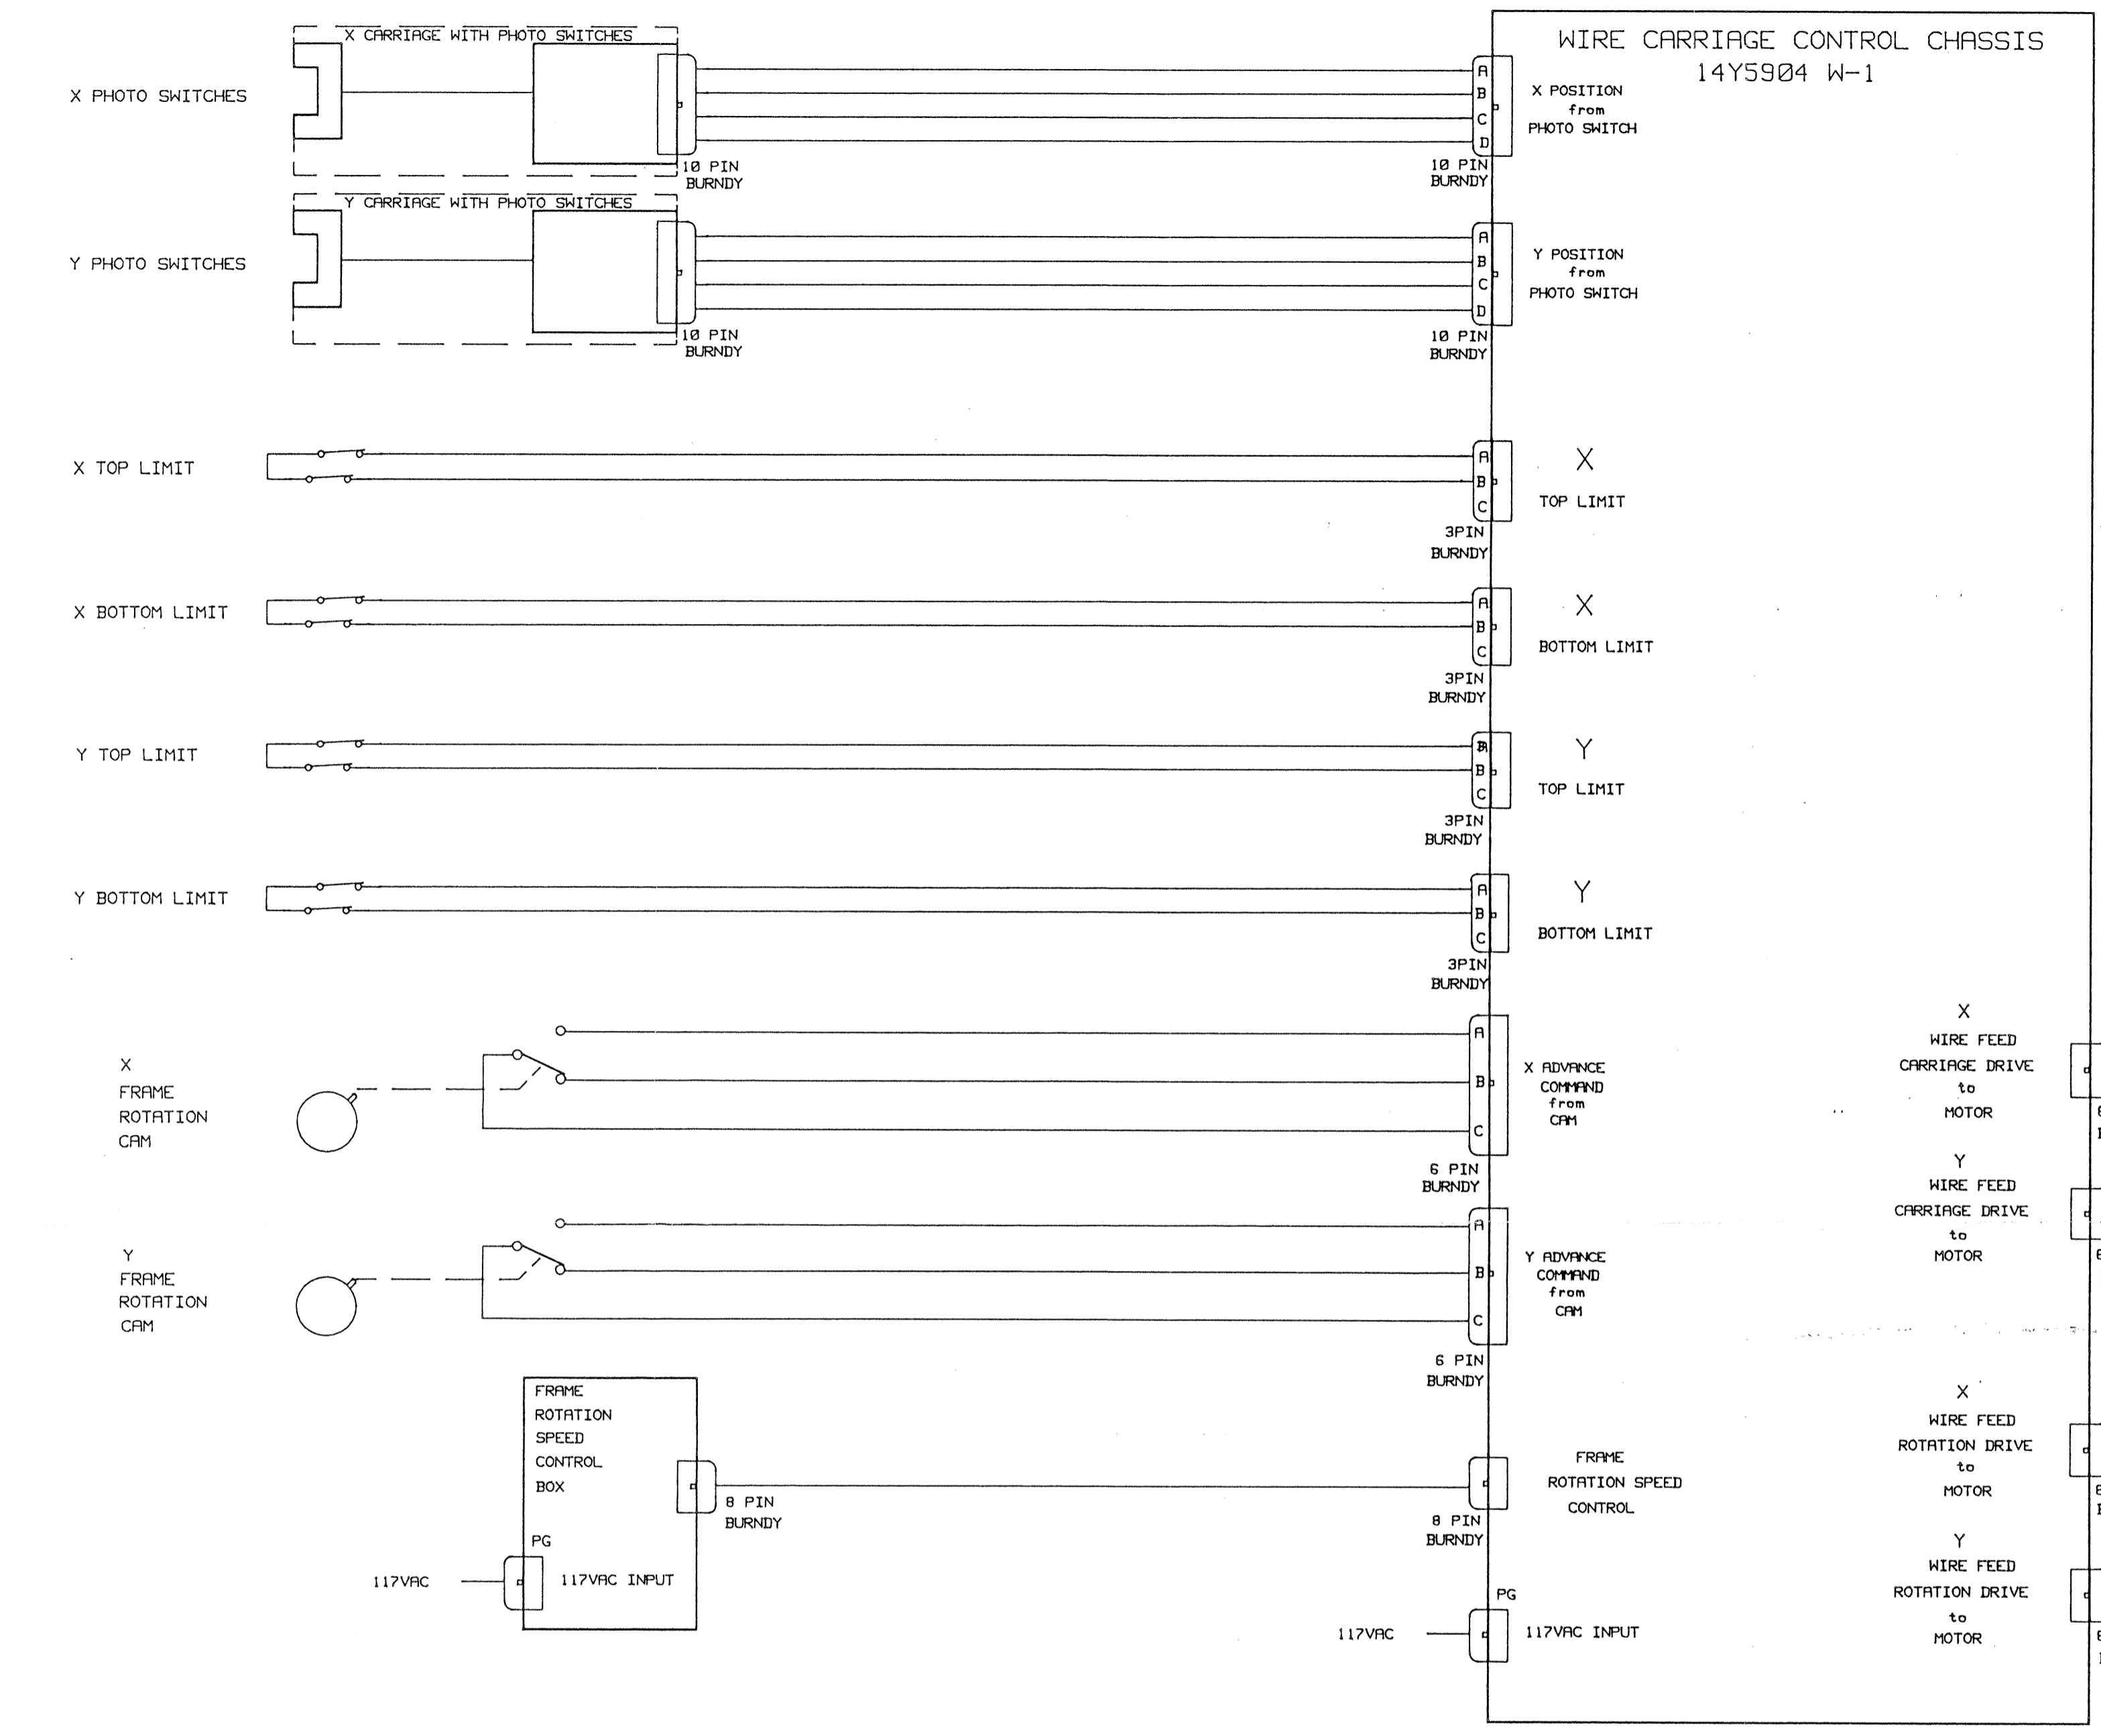

REV.	CHANGES	DRWEN	DATE	CHKD.	DATE

PLAN VIEW

SCALE: NONE

HELPS TO FIND THINGS

Most Recent

TITLE		DATE		FILE NO.		SIZE	DRAWING NO.	REV.
LBLNL		3-31-93		4Y591		4	14Y5914	8
WIRE WINDER		3-31-93		4Y591		4	14Y5914	8
SYSTEM PRINT		4/95		4Y591		4	14Y5914	8
DRAWN E. MITCHELL		DATE 3-31-93		FILE NO. 4Y591		SIZE 4	DRAWING NO. 14Y5914	REV. 8
CHECKED JJP		DATE 4/95		ENGINEER MARK NYMEN		UPDATE 04-27-95		SHEET 1 OF 1

PRINT DIVISION
MECH ENGR DEPT
LBL BERKELEY
JUN 9 3 39 PM '95