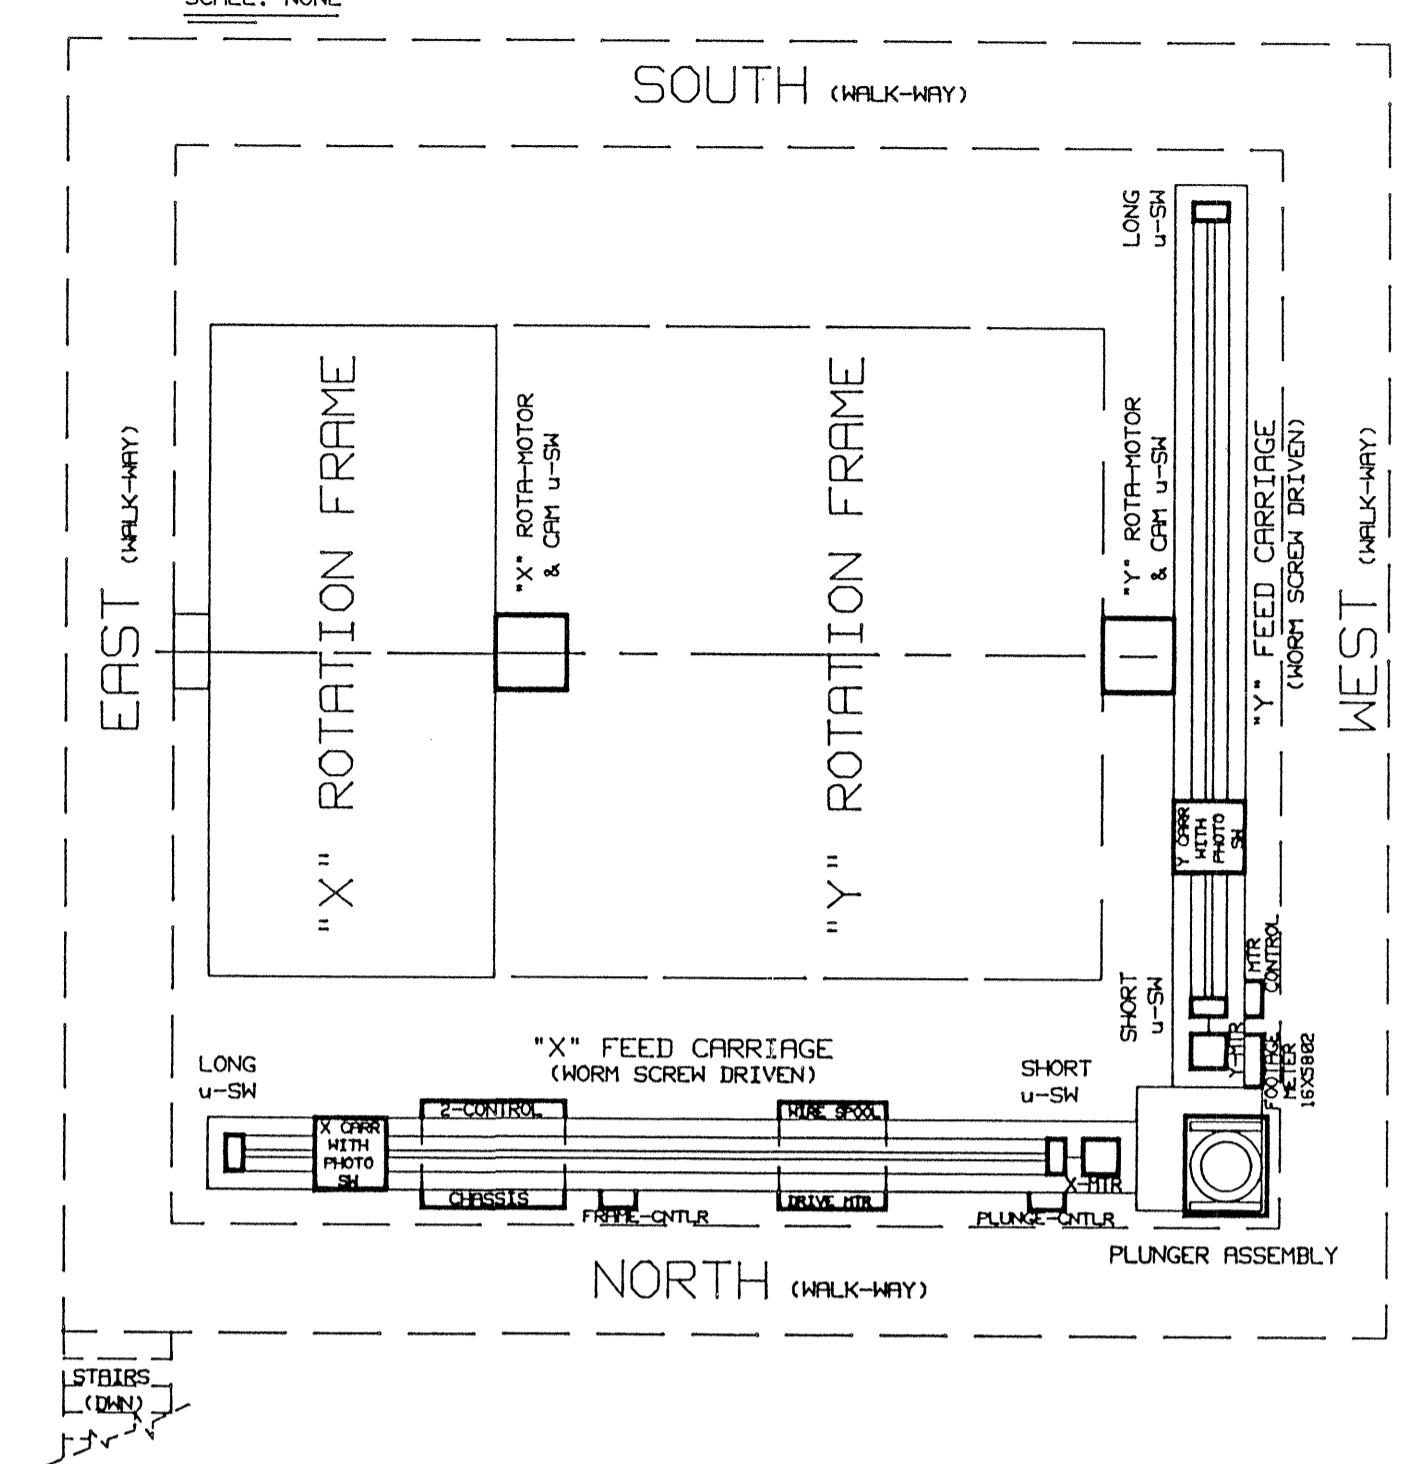

REV.	CHANGES	DRWEN	DATE	CHKD.	DATE

PLAN VIEW

SCALE: NONE

HELPS TO FIND THINGS

Most Recent

TITLE		DATE		FILE NO.		SIZE	DRAWING NO.	REV.
LBLNL		3-31-93		4Y591		4	14Y5914	8
WIRE WINDER		3-31-93		4Y591		4	14Y5914	8
SYSTEM PRINT		4/95		4Y591		4	14Y5914	8
DRAWN E. MITCHELL		DATE 3-31-93		FILE NO. 4Y591		SIZE 4	DRAWING NO. 14Y5914	REV. 8
CHECKED JJP		DATE 4/95		ENGINEER MARK NYMEN		UPDATE 04-27-95		SHEET 1 OF 1

PRINT DIVISION
MECH ENGR DEPT
LBL BERKELEY
JUN 9 3 39 PM '95