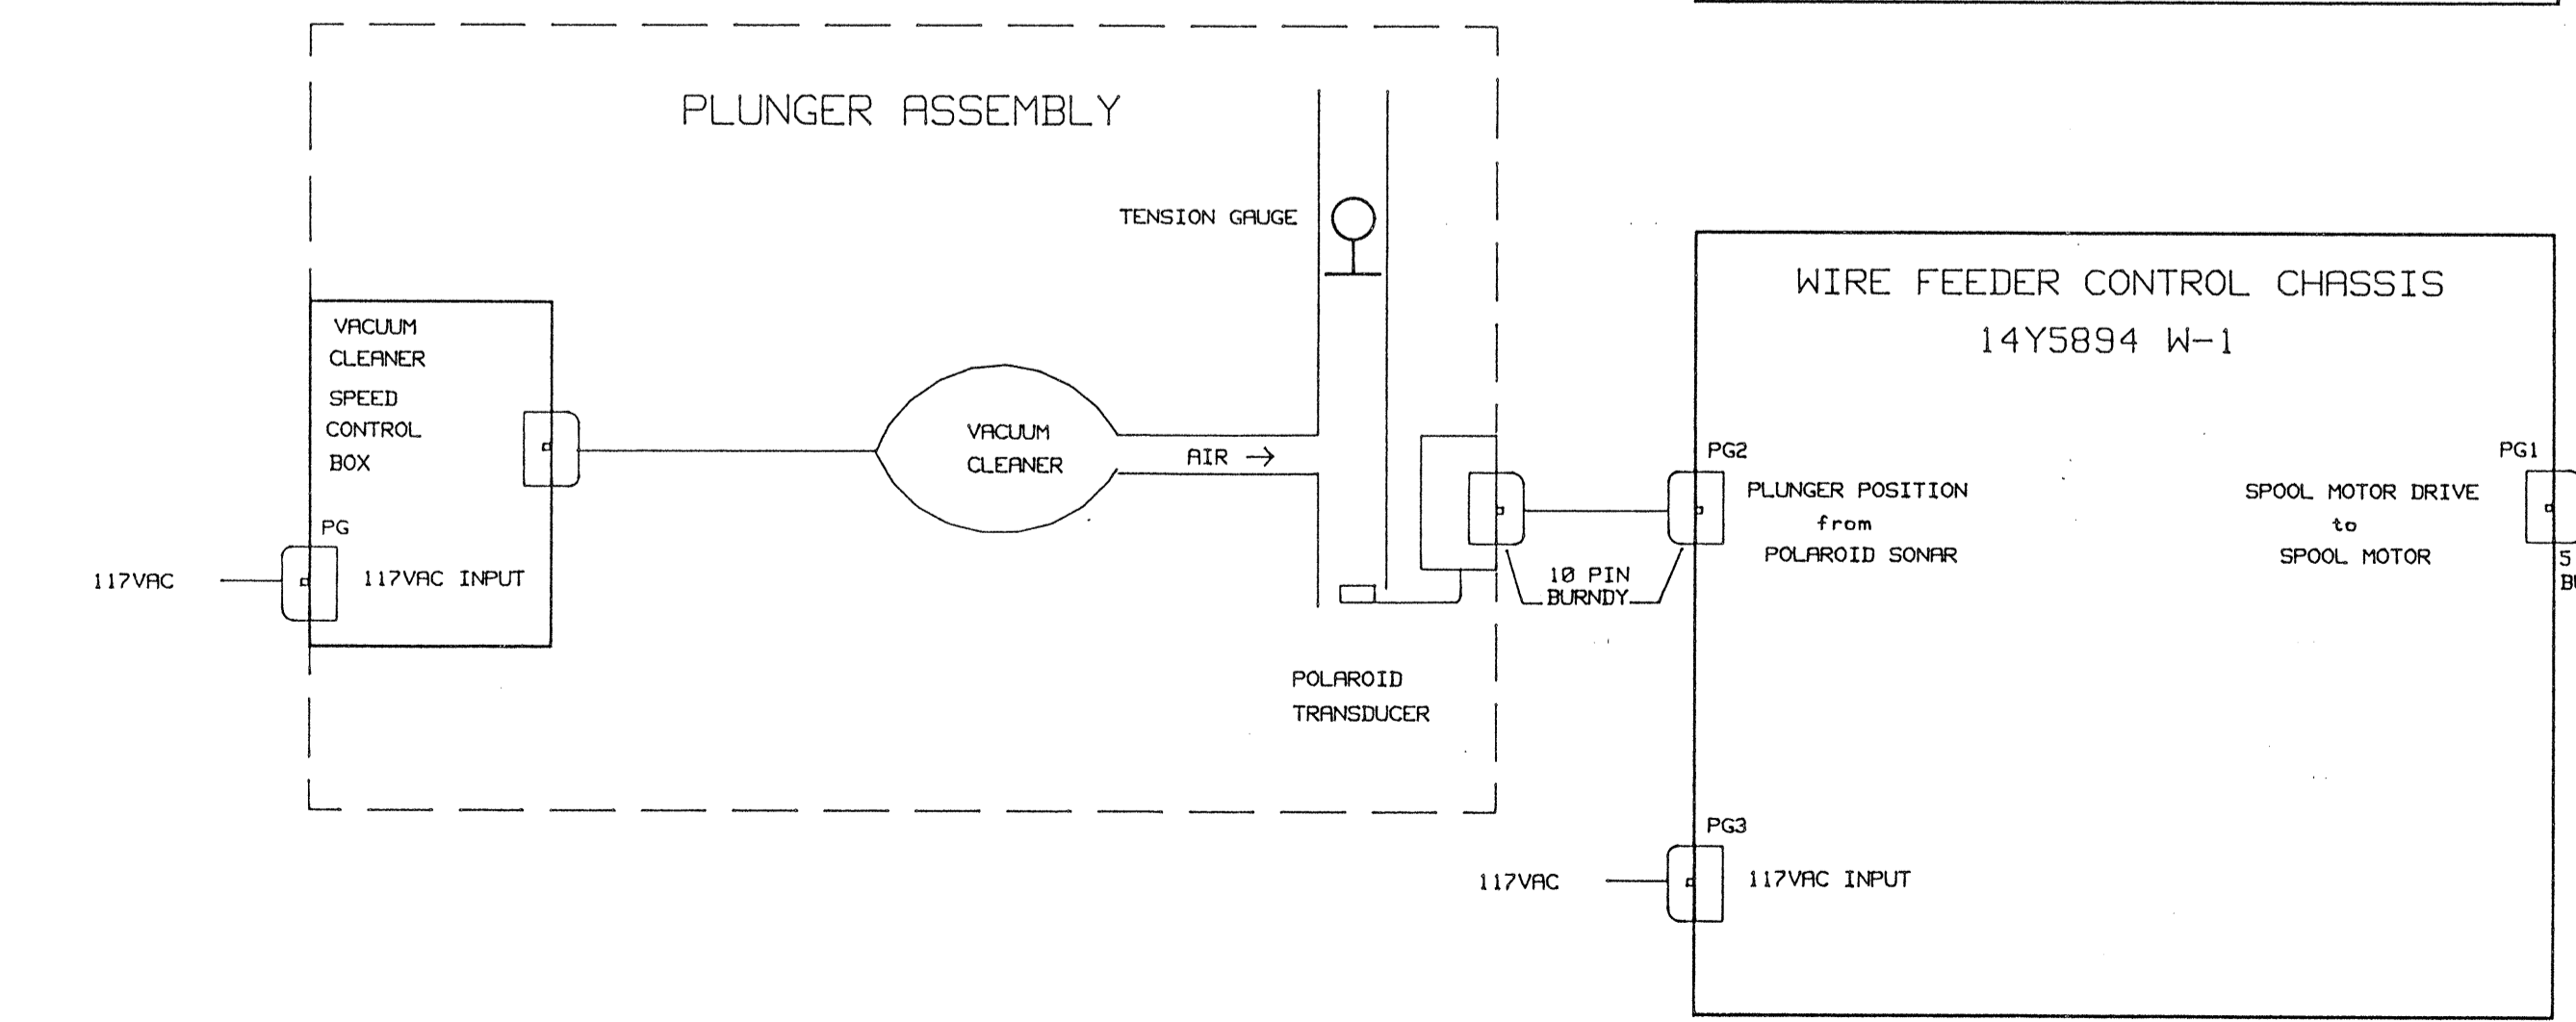

REV.	CHANGES	DRWEN	DATE	CHKD.	DATE

PLAN VIEW

SCALE: NONE

HELPS TO FIND THINGS

Most Recent

TITLE		DATE		FILE NO.		SIZE	DRAWING NO.	REV.
LBLNL		3-31-93		4Y591		4	14Y5914	8
WIRE WINDER		3-31-93		4Y591		4	14Y5914	8
SYSTEM PRINT		4/95		4Y591		4	14Y5914	8
DRAWN E. MITCHELL		DATE 3-31-93		FILE NO. 4Y591		SIZE 4	DRAWING NO. 14Y5914	REV. 8
CHECKED JJP		DATE 4/95		ENGINEER MARK NYMEN		UPDATE 04-27-95		SHEET 1 OF 1