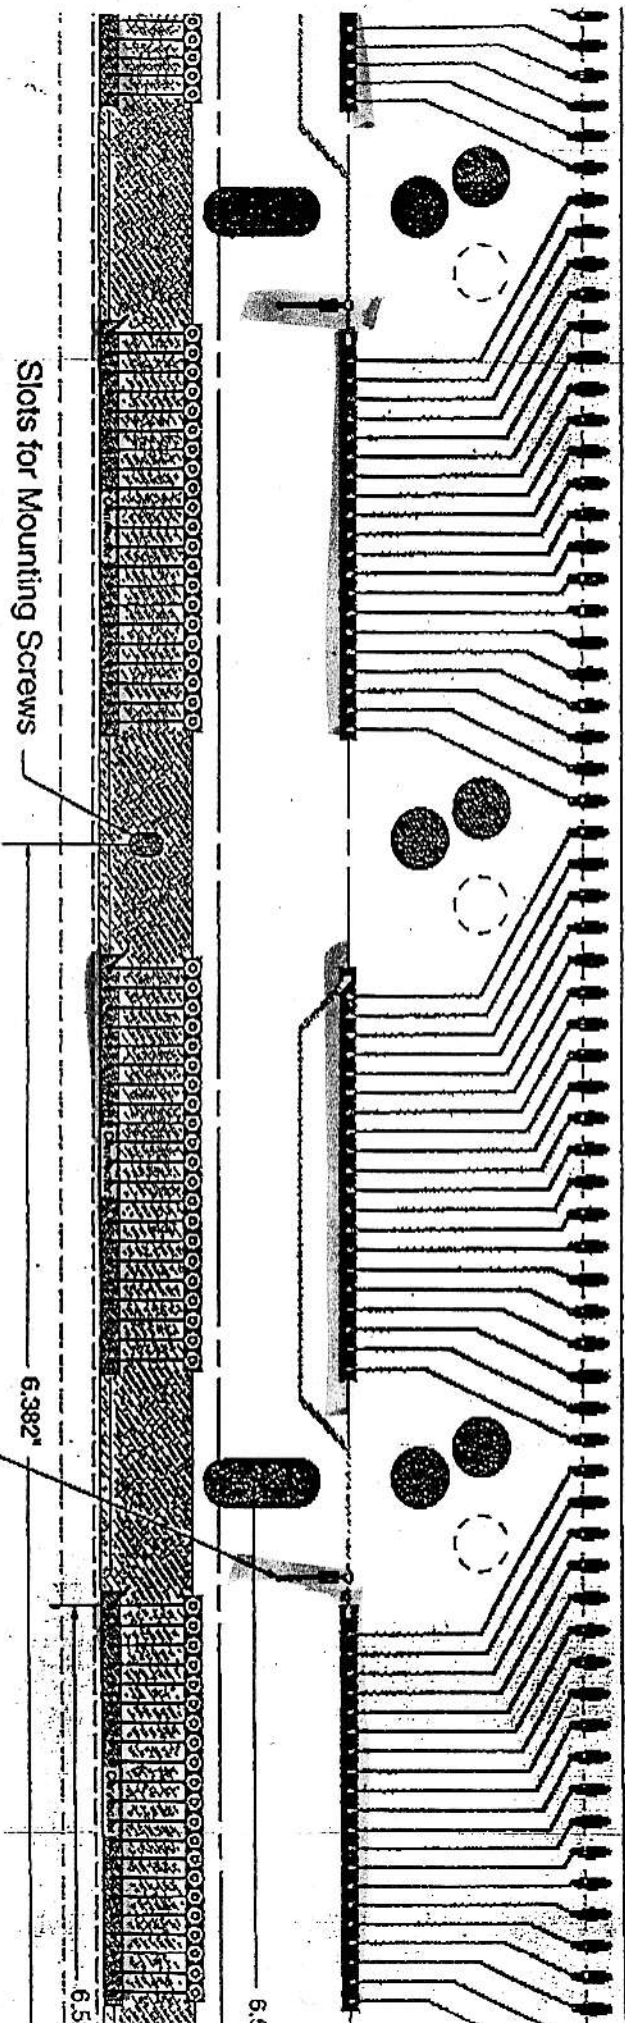

# Inner Radius

# Star TPC Anode Wire Mount, Inner Sector

28.100\*

Slots for Mounting Screws

AMP 104716-1 (4 places)  
or SAMITEC HMTSW-1-1-08-S-S230-RA

6.382"

6.5

## SCALE: 1X

As Viewed from the Aluminium Strongback