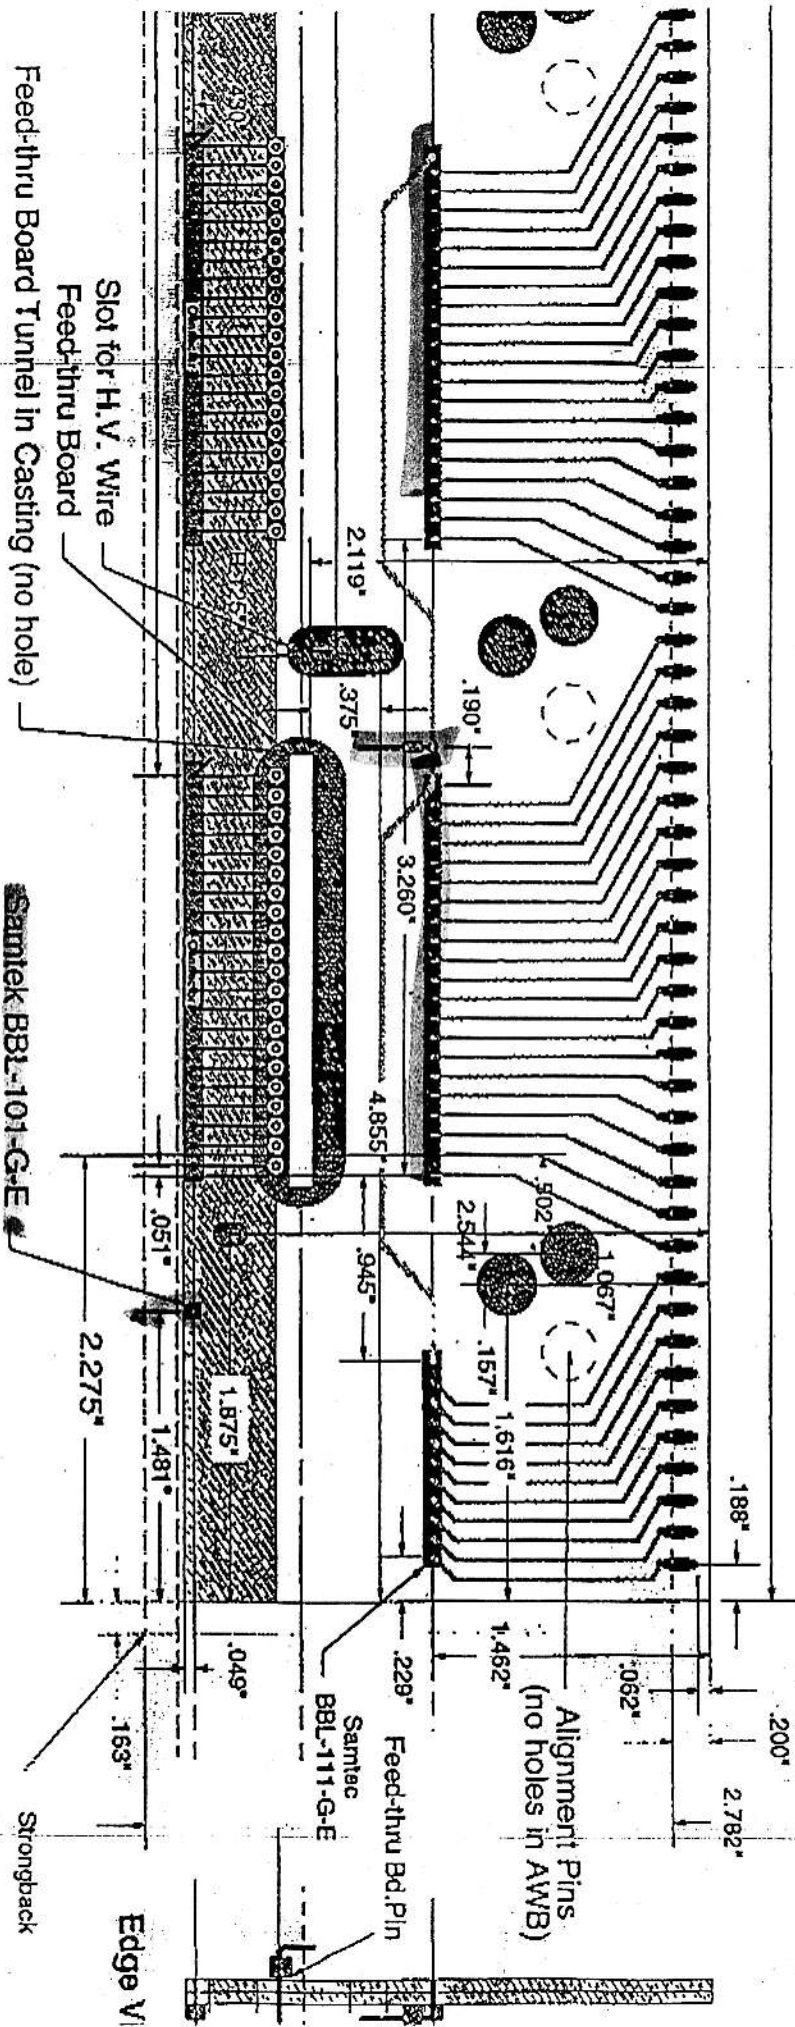

# Star TPC Anode Wire Mount, Inner Sector

28.100\*

Slots for Mounting Screws

AMP 104716-1 (4 places)  
or SAMITEC HMTSW-1-1-08-S-S230-RA

6.382"

6.5

## SCALE: 1X

As Viewed from the Aluminium Strongback