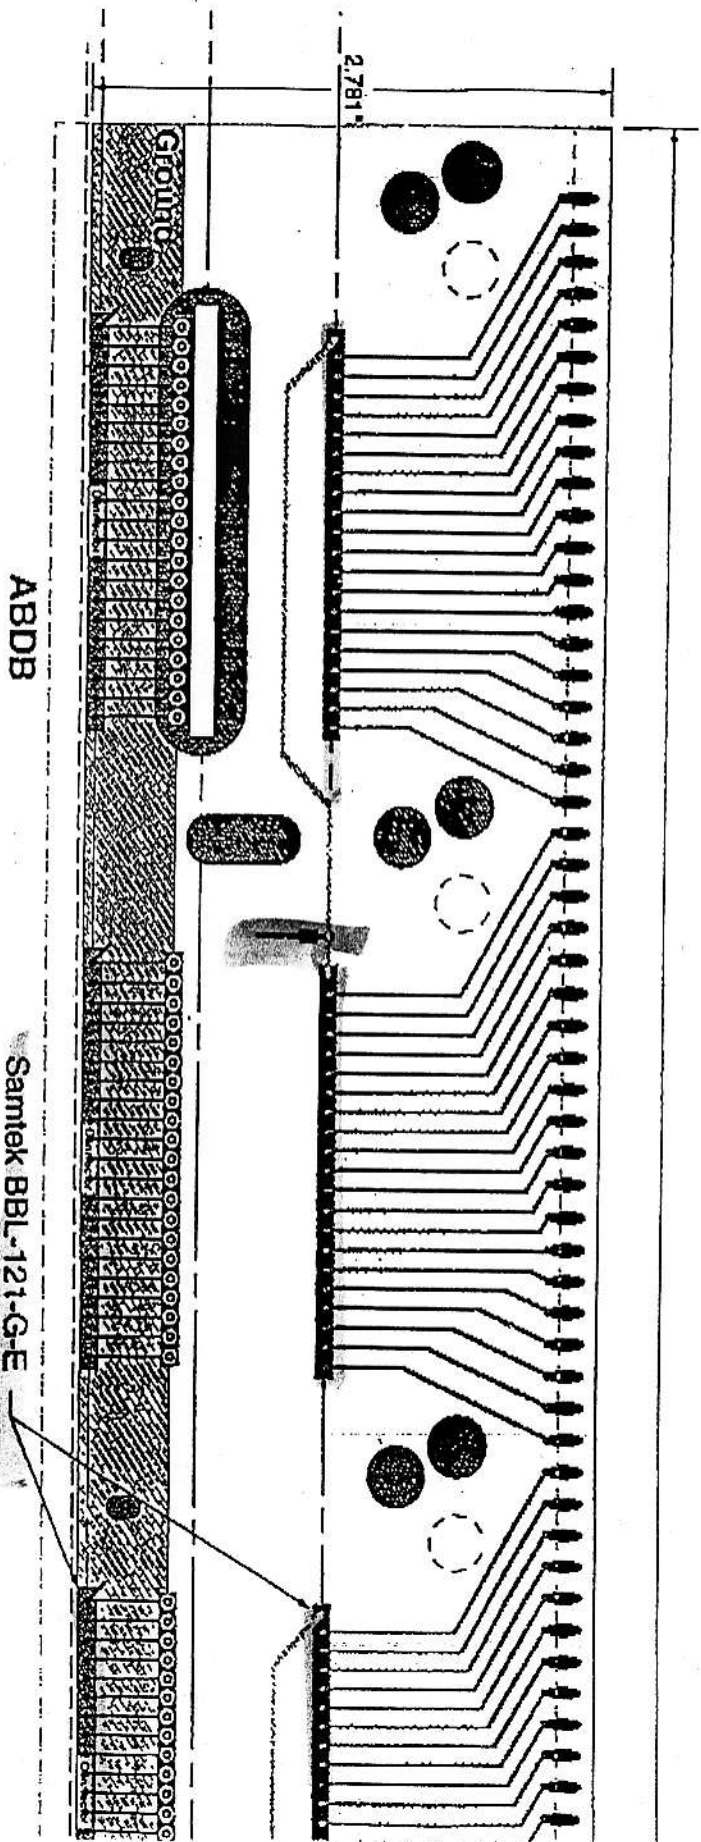

# Inner Radius

# Star TPC Anode Wire Mount, Inner Sector

28.100\*

Slots for Mounting Screws

AMP 104716-1 (4 places)  
or SAMITEC HMTSW-1-1-08-S-S230-RA

6.382"

6.5

## SCALE: 1X

As Viewed from the Aluminium Strongback