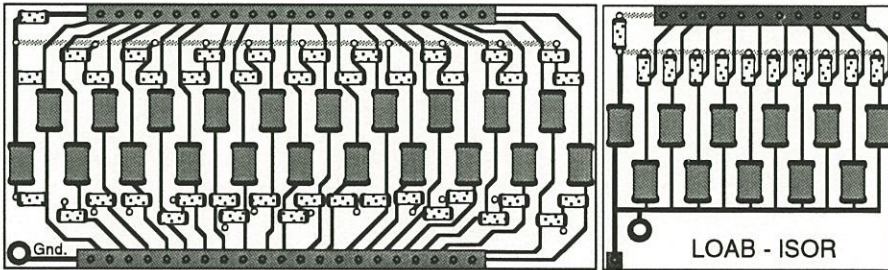

27.547

~~27.221~~ = 169 sp. @ .163

170
168 WIRES

163 → ←

Outer Radius

✓ slot max
 ✓ slot min sp
 ✓ cn 21 row 1
 ✓ pad 7526c
 140 hole
 ✓ cn 21 row
 ✓ cn tra
 ✓ oval 6

hvcir1

a000892u1

24A3651

Star TPC Anode Wire Mount, Inner Sector

28.100"

AMP 104716-1 (4 places)
or SAMTEC HMTSW-1-1-08-S-S230-RA

SCALE: 1X

Pad Plane Side Up

As Viewed from the Aluminium Strongback