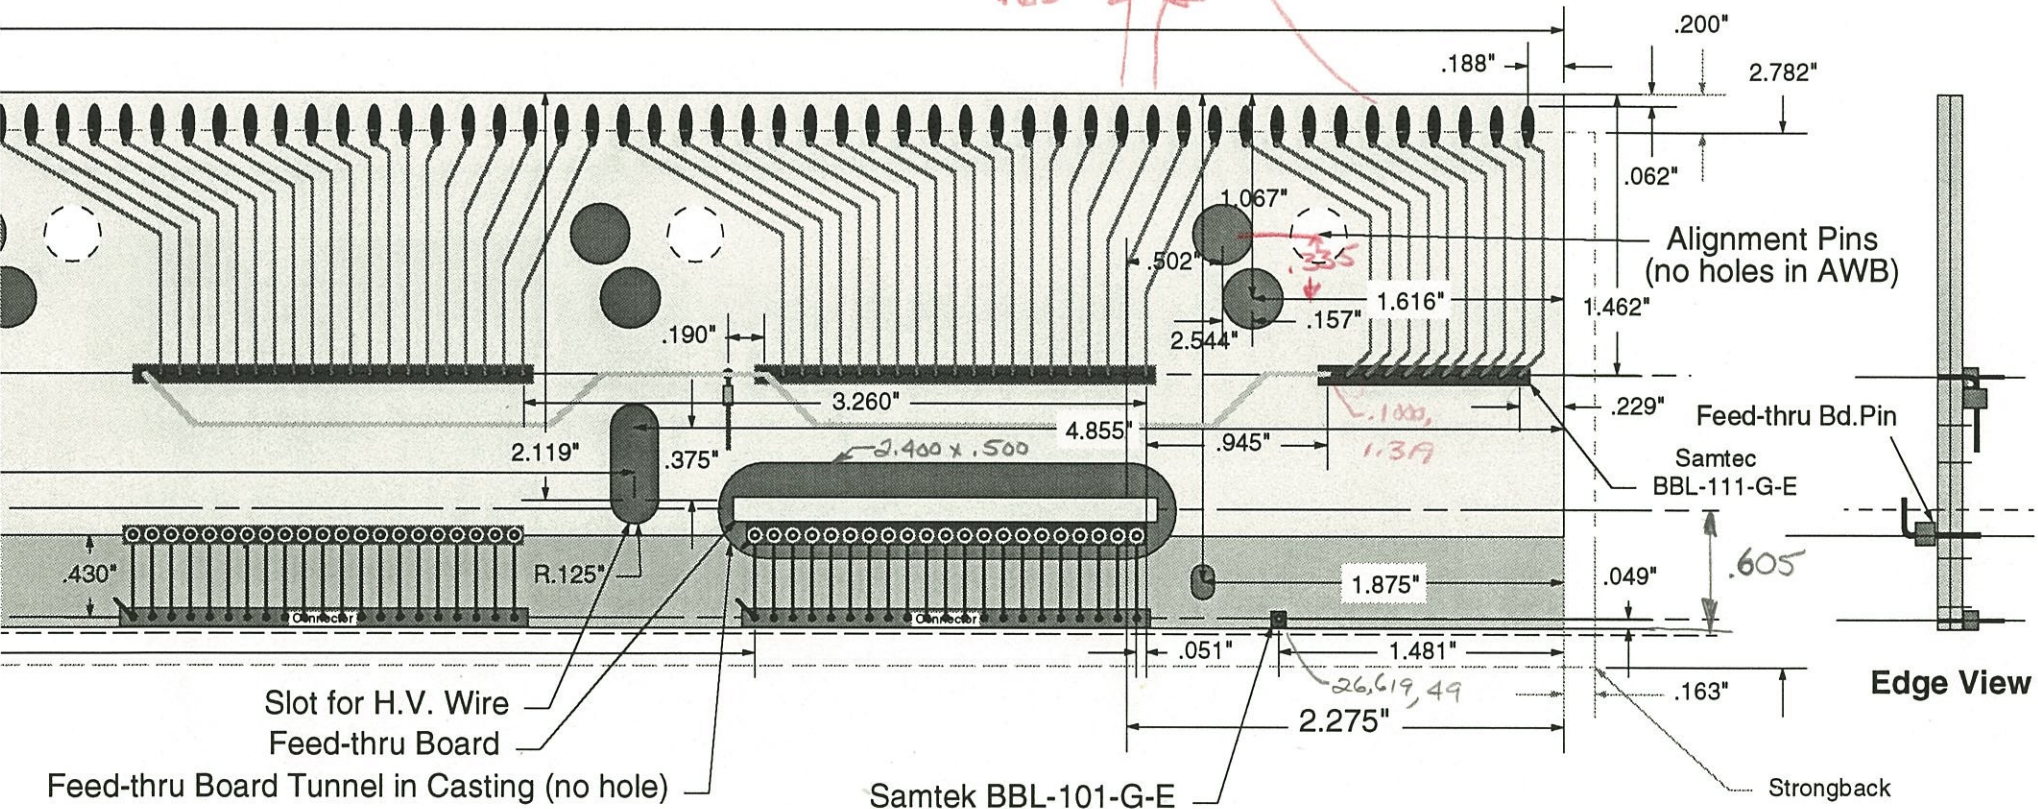

27.547

~~27.221~~ = 169 sp. @ .163

170
168 WIRES

163 → ←

Outer Radius

✓ slot max
 ✓ slot min sp
 ✓ cn 21 row 1
 ✓ pad 7526c
 140 hole
 ✓ cn 21 row
 ✓ cn tra
 ✓ oval 6

hvcir1

a000892u1

24A3651

Star TPC Anode Wire Mount, Inner Sector

28.100"

AMP 104716-1 (4 places)
or SAMTEC HMTSW-1-1-08-S-S230-RA

SCALE: 1X

Pad Plane Side Up

As Viewed from the Aluminium Strongback