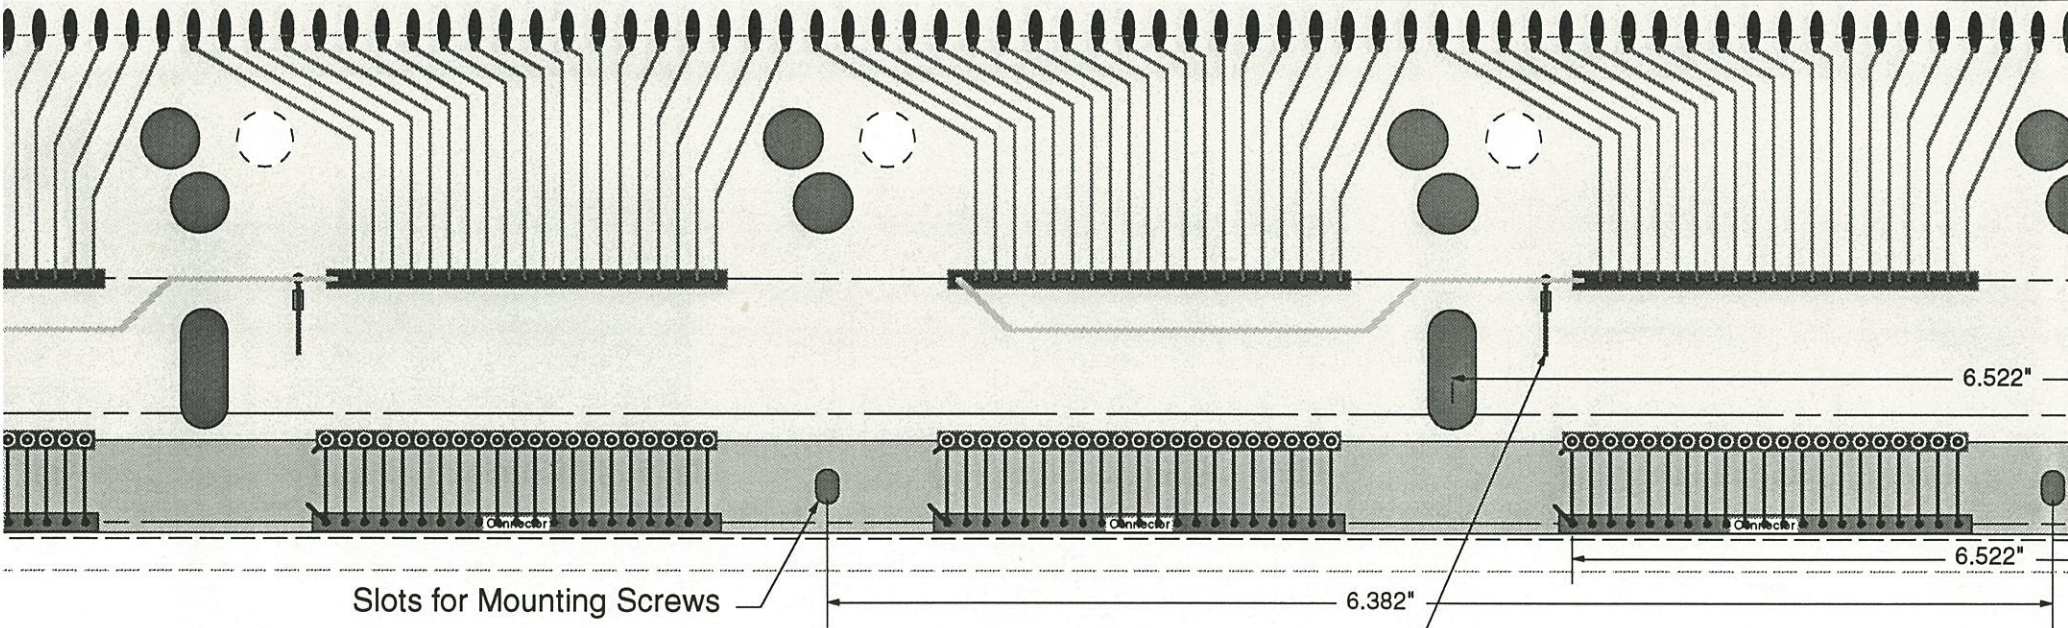

27.547

~~27.221~~ = 169 sp. @ .163

170
168 WIRES

163 → ←

Outer Radius

✓ slot max
 ✓ slot min sp
 ✓ cn 21 row 1
 ✓ pad 7526c
 140 hole
 ✓ cn 21 row
 ✓ cn tra
 ✓ oval 6

hvcir1

a000892u1

24A3651

Star TPC Anode Wire Mount, Inner Sector

28.100"

AMP 104716-1 (4 places)
or SAMTEC HMTSW-1-1-08-S-S230-RA

SCALE: 1X

Pad Plane Side Up

As Viewed from the Aluminium Strongback