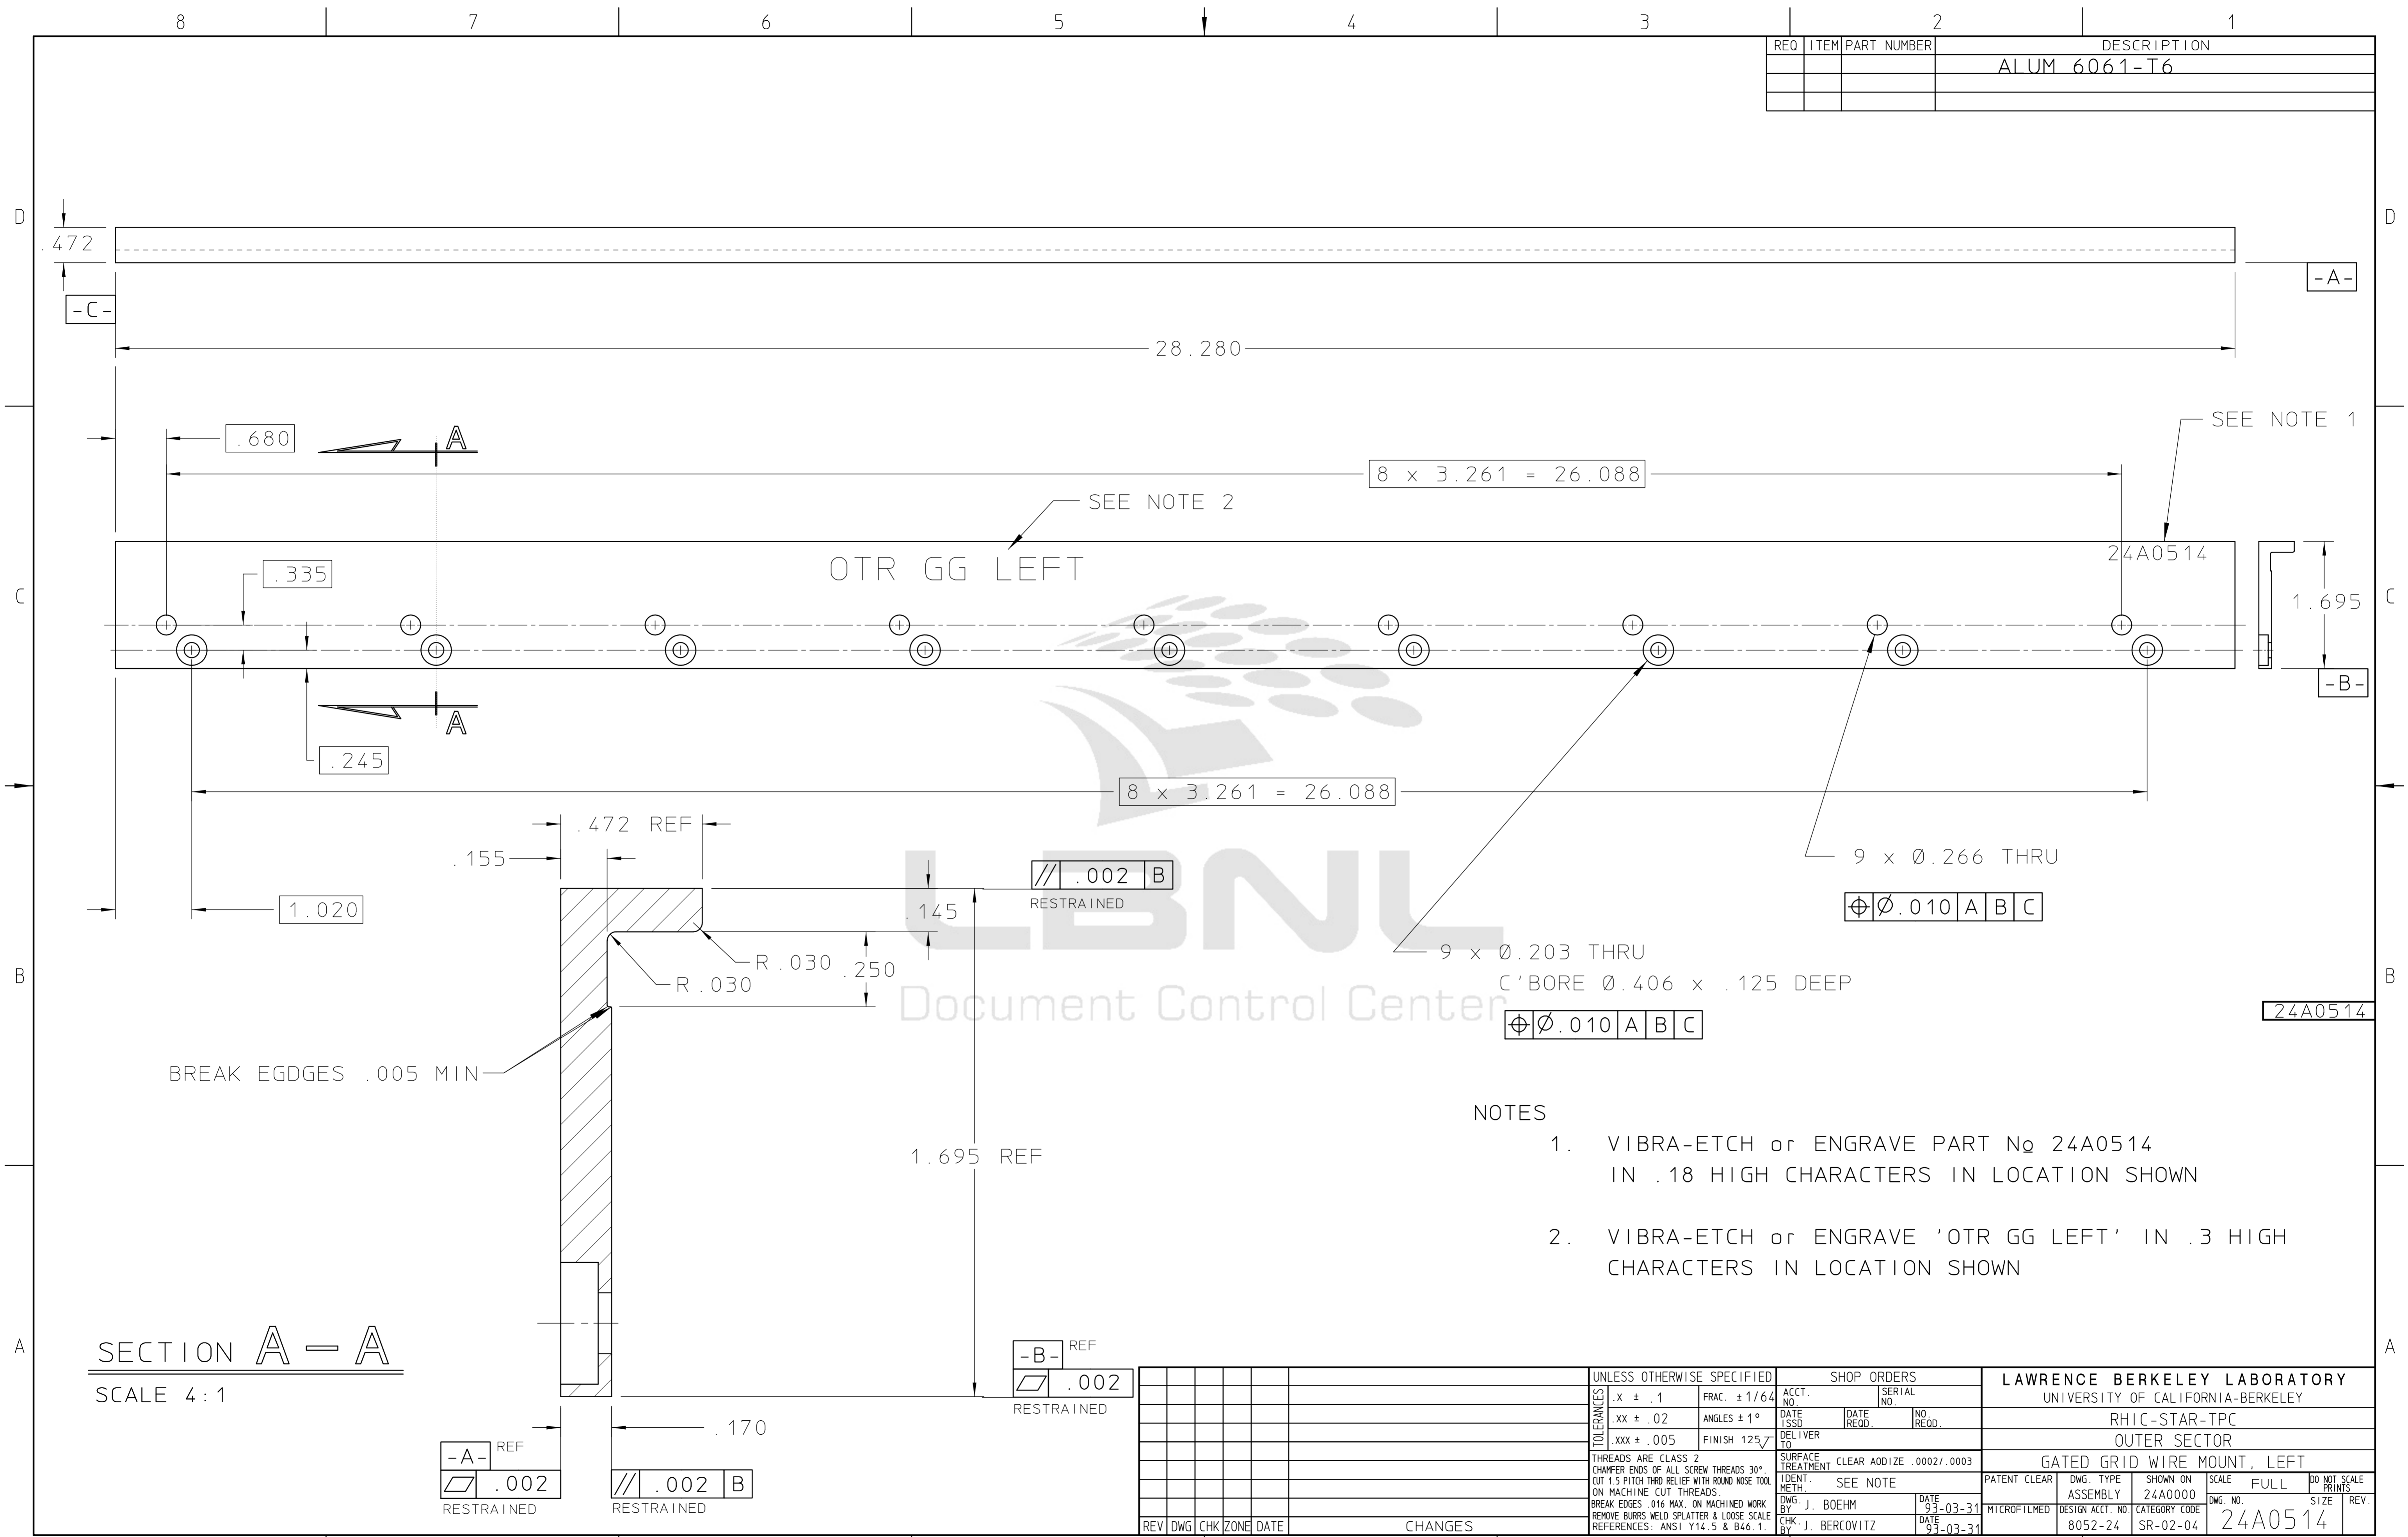

REQ	ITEM	PART NUMBER	DESCRIPTION
			ALUM 6061-T6

- NOTES
- VIBRA-ETCH or ENGRAVE PART No 24A0514 IN .18 HIGH CHARACTERS IN LOCATION SHOWN
 - VIBRA-ETCH or ENGRAVE 'OTR GG LEFT' IN .3 HIGH CHARACTERS IN LOCATION SHOWN

Officially Released to the LBNL Document Control Center
Released: DCC Auth Key: KFFMV757E7