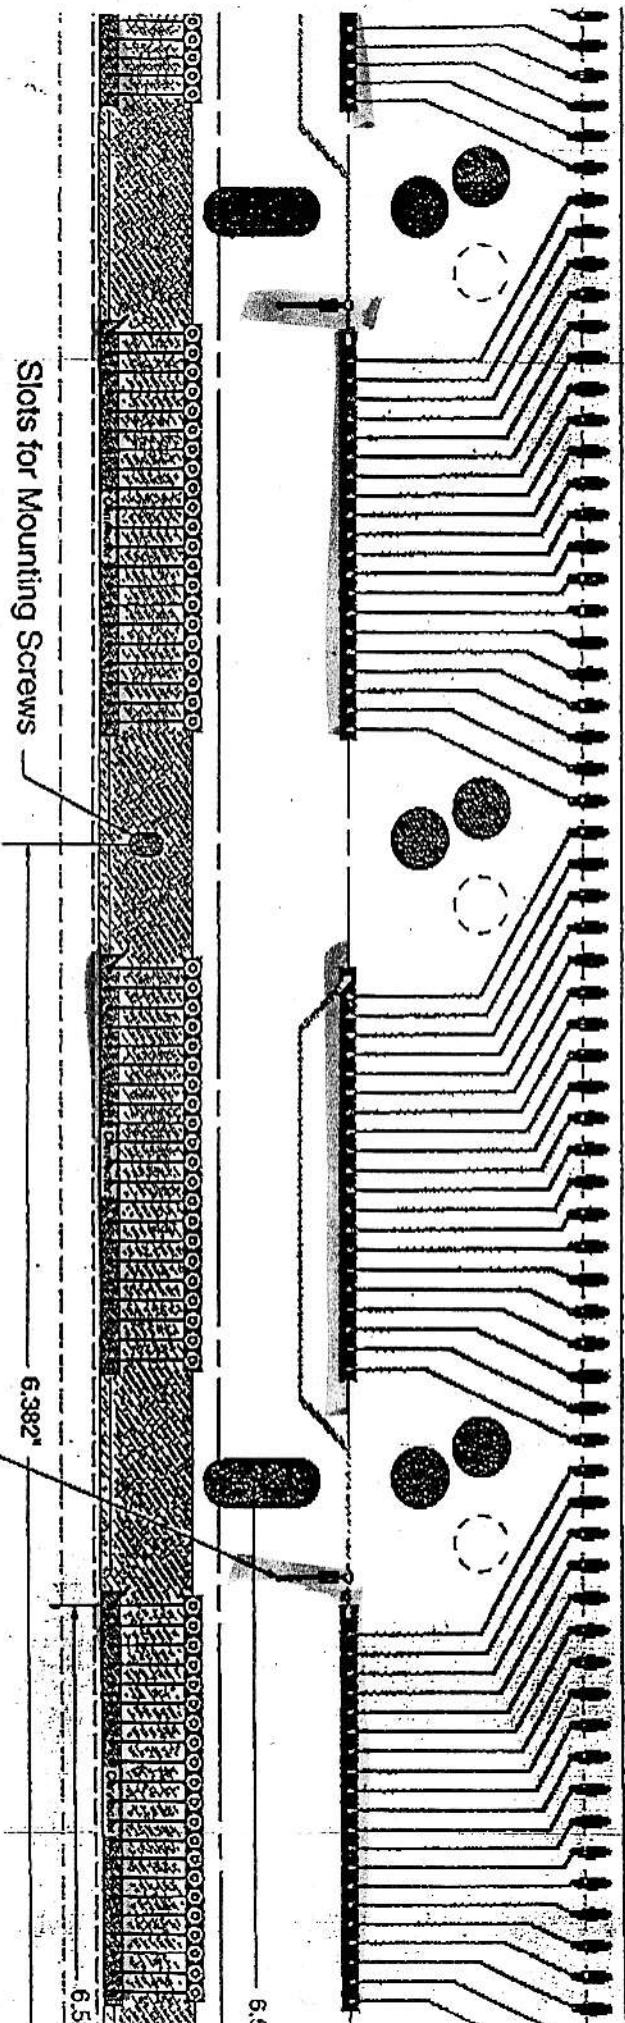

Star TPC Anode Wire Mount, Inner Sector

28.100*

Slots for Mounting Screws

AMP 104716-1 (4 places)
or SAMITEC HMTSW-1-1-08-S-S230-RA

6.382"

SCALE: 1X

As Viewed from the Aluminium Strongback

Pad Plane Slide Up